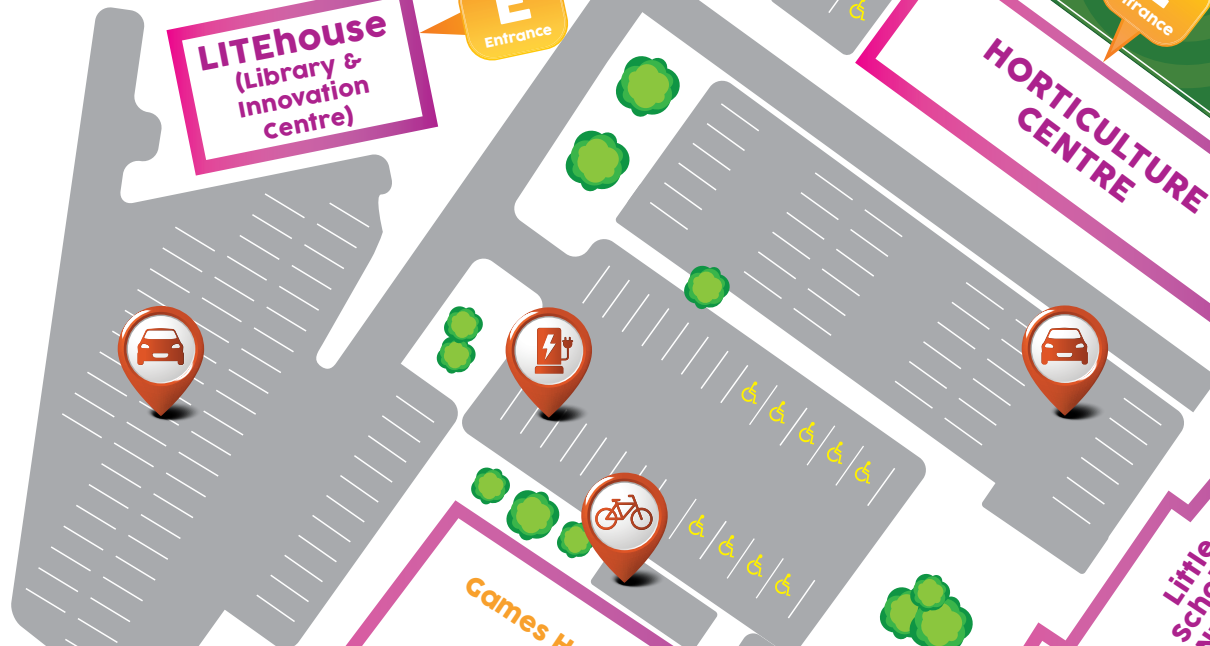

LANGSIDE CAMPUS

FLOOR LEVEL KEY:

Ground Floor

1st Floor

MOUNT FLORIDA
TRAIN STATION >

Prospecthill Road

Battlefield Road

Car park
Entrance

Staff
Car Park
Entrance

MARY STUART
BUILDING

LITEhouse
(Library &
Innovation
centre)

E
Entrance

HORTICULTURE
CENTRE

E
Entrance

GREENHOUSES

Games Hall

E
Entrance

E
Entrance

Little
Scholars
Nursery

1568 THEATRE

BATTLEFIELD
BUILDING

Learning
Inclusion
Reception
Student
Advice &
Student
Funding

E
Entrance

CCCSA

Refectory