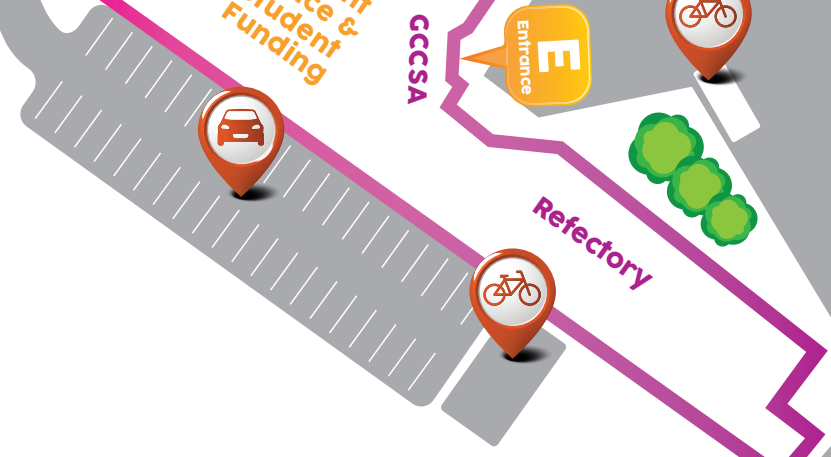

LANGSIDE CAMPUS

FLOOR LEVEL KEY:

Ground Floor

1st Floor

MOUNT FLORIDA
TRAIN STATION >

Prospecthill Road

Battlefield Road

Car park
Entrance

Staff
Car Park
Entrance

MARY STUART
BUILDING

LITEhouse
(Library &
Innovation
centre)

E
Entrance

HORTICULTURE
CENTRE

E
Entrance

GREENHOUSES

Games Hall

E
Entrance

E
Entrance

Little
Scholars
Nursery

1568 THEATRE

BATTLEFIELD
BUILDING

Learning
Inclusion
Reception
Student
Advice &
Student
Funding

E
Entrance

CCCSA