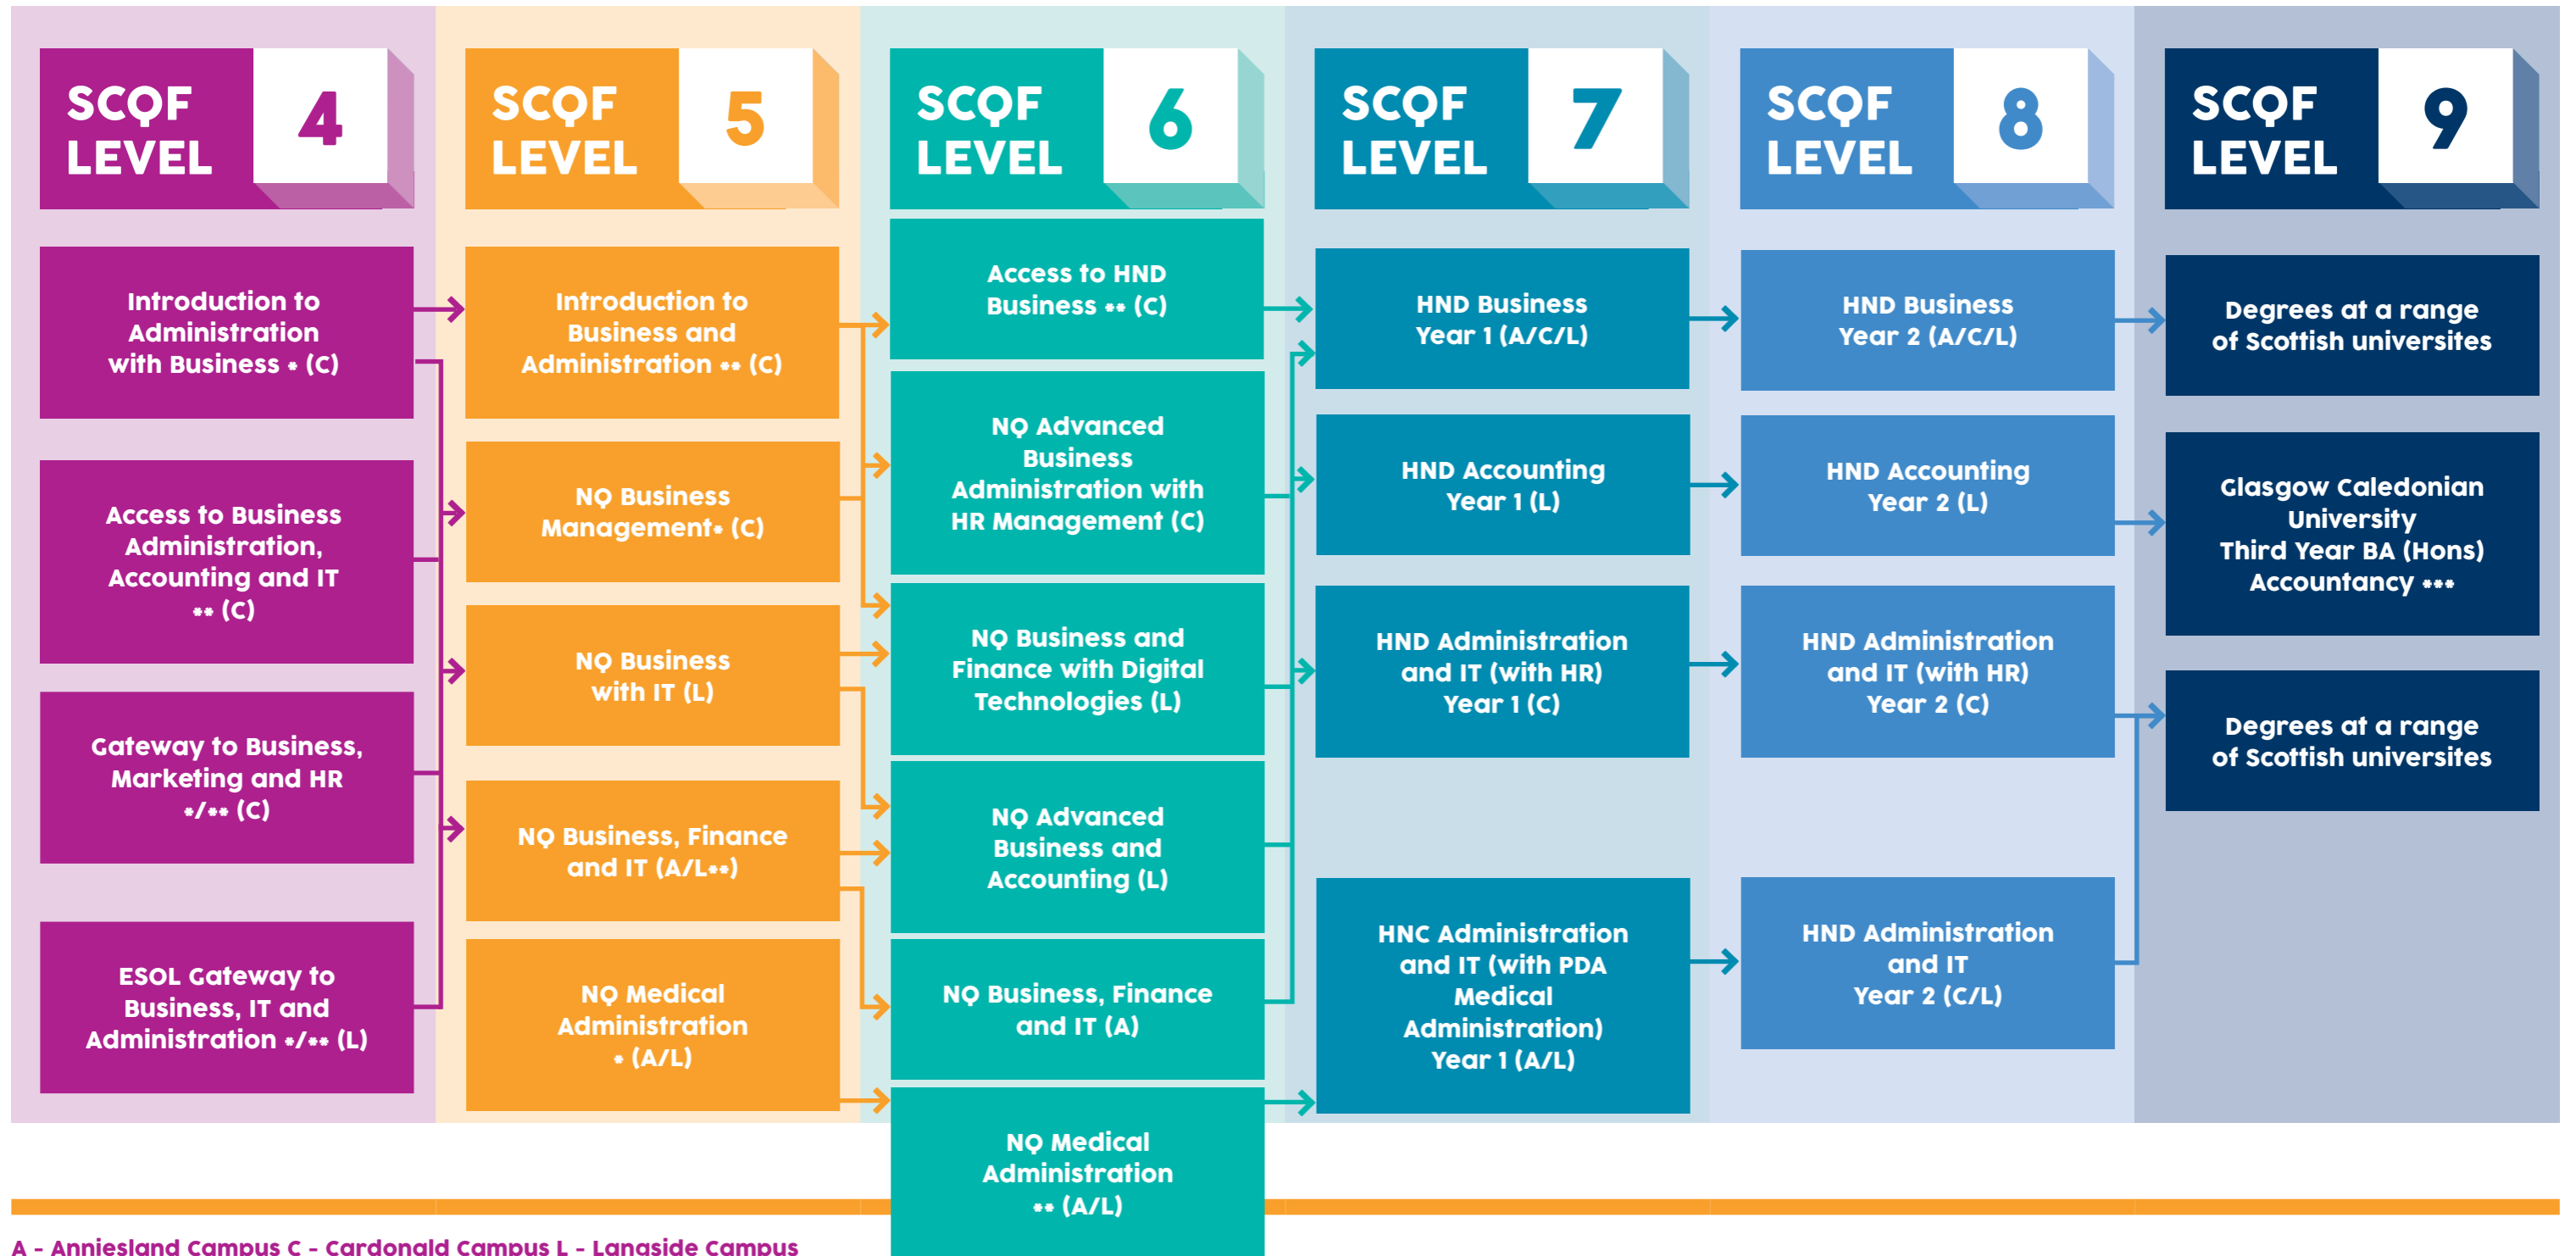

# BUSINESS AND FINANCE COURSE PROGRESSION MAP

A - Anniesland Campus C - Cardonald Campus L - Langside Campus  
 \* Short full time course - August to January  
 \*\* Short full time course - January to June  
 \*\*\* Pathways Programme